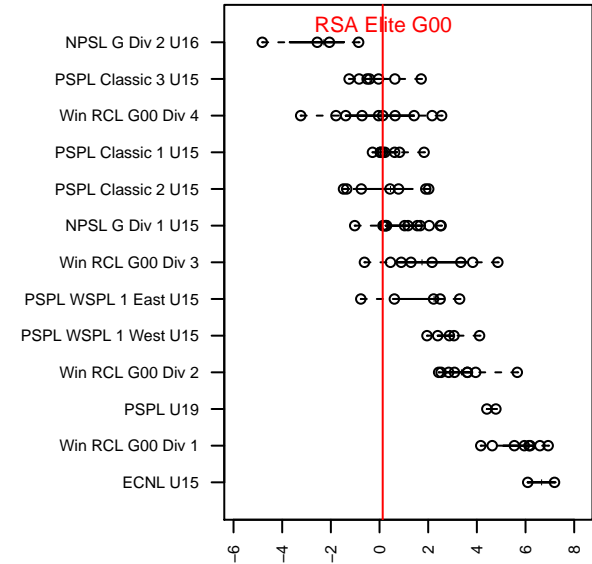

**attack and defense rating
relative to others at age
and all opponents in last 13 months**